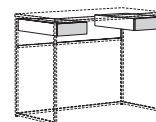

Article	Desk / dressing table	Optional drawer
H x W x D in cm	75 x 100 x 50	8.6 x 26 x 49
Order no.	9713	9714
Price group I *	493,-	81,-
Price group II *	542,-	-